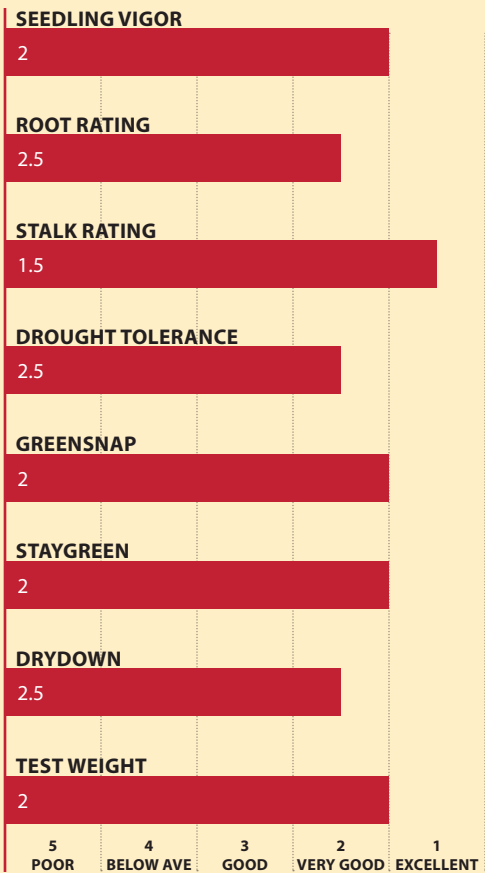

NEW

CANADIAN GRAIN CORN

TH2081 CONV BRAND

81 RM

PRODUCT HIGHLIGHTS

- Outstanding yield potential across variable conditions
- Excellent stalks provide great standability for showy medium-tall plant
- Quick emergence, strong vigor, and early flowering

FIRST IN THE FIELD!

MATURITY & CHARACTERISTICS

Relative Maturity	81
Flowering	early
CHU's to Black Layer	2350
Plant Height	MT
Ear Height	MH
Ear Type	SF
Planting Rate	M-MH
Kernel Rows	16-18
Silage Potential	2.5
Herbicide Sensitivity	ok

DISEASE TOLERANCE

GOSS'S WILT	2.5
NCLB	1.5
COMMON RUST	2

GROWING CONDITIONS

Tough	2
Variable	1
Ideal	1

GROWTH & HARVEST

Plant Height		Ear Height		Ear Type		Planting Rate		Herbicide Sensitivity		Scale	
S	Short	L	Low	D	Determinate	ML	Medium Low	C	Caution	1	Excellent
MS	Medium Short	ML	Medium Low	SD	Semi-Determinate	M	Medium	W	Warning (do not use)	2	Very Good
M	Medium	M	Medium	SF	Semi-Flex	MH	Medium High	grp4	Group 4: growth regulator	3	Good
MT	Medium Tall	MH	Medium High	F	Flex	H	High	grp2	Group 2: SU/ALS inhibitor	4	Below Average
T	Tall	H	High					grp27	Group 27: HPPD inhibitor	5	Poor