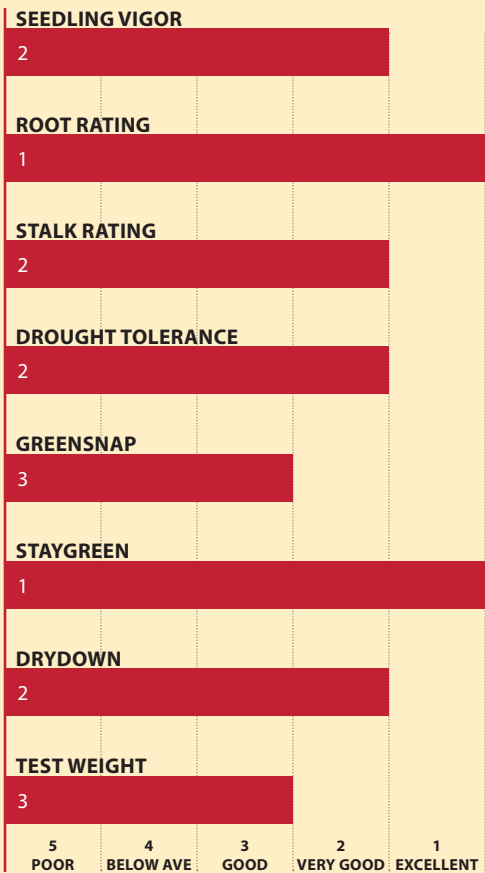

CANADIAN GRAIN CORN

**TH4578 RR BRAND**

**78 RM**

**PRODUCT HIGHLIGHTS**

- Proven standout with strong performance across various environments
- Excellent roots and staygreen provide nice fall appearance
- Extremely reliable hybrid with great drydown

**FIRST IN THE FIELD!**

**MATURITY & CHARACTERISTICS**

Relative Maturity	78
Flowering	med-early
CHU's to Black Layer	2225
Plant Height	MT
Ear Height	MH
Ear Type	SF
Planting Rate	MH
Kernel Rows	14-16
Silage Potential	2
Herbicide Sensitivity	ok

**DISEASE TOLERANCE**

GOSS'S WILT	3
NCLB	2
COMMON RUST	2

**GROWING CONDITIONS**

Tough	2
Variable	2
Ideal	2

**GROWTH & HARVEST**

Plant Height		Ear Height		Ear Type		Planting Rate		Herbicide Sensitivity		Scale	
S	Short	L	Low	D	Determinate	ML	Medium Low	C	Caution	1	Excellent
MS	Medium Short	ML	Medium Low	SD	Semi-Determinate	M	Medium	W	Warning (do not use)	2	Very Good
M	Medium	M	Medium	SF	Semi-Flex	MH	Medium High	grp4	Group 4: growth regulator	3	Good
MT	Medium Tall	MH	Medium High	F	Flex	H	High	grp2	Group 2: SU/ALS inhibitor	4	Below Average
T	Tall	H	High					grp27	Group 27: HPPD inhibitor	5	Poor