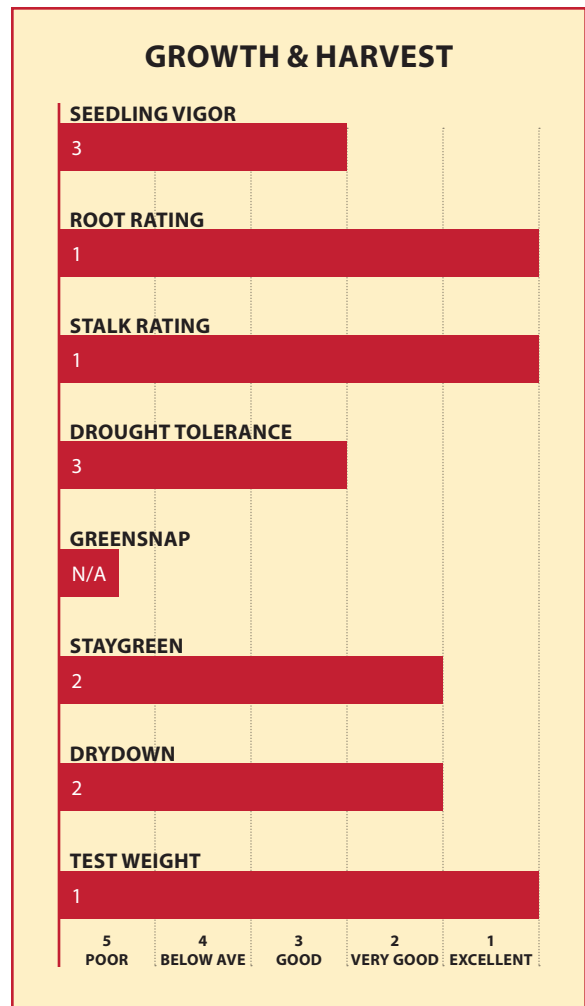

GROWING CONDITIONS

Tough	2
Variable	2
Ideal	3

Plant Height	Ear Height	Ear Type	Planting Rate	Herbicide Sensitivity	Scale
S Short	L Low	D Determinate	ML Medium Low	C Caution	1 Excellent
MS Medium Short	ML Medium Low	SD Semi-Determinate	M Medium	W Warning (do not use)	2 Very Good
M Medium	M Medium	SF Semi-Flex	MH Medium High	grp4 Group 4: growth regulator	3 Good
MT Medium Tall	MH Medium High	F Flex	H High	grp2 Group 2: SU/ALS inhibitor	4 Below Average
T Tall	H High			grp27 Group 27: HPPD inhibitor	5 Poor