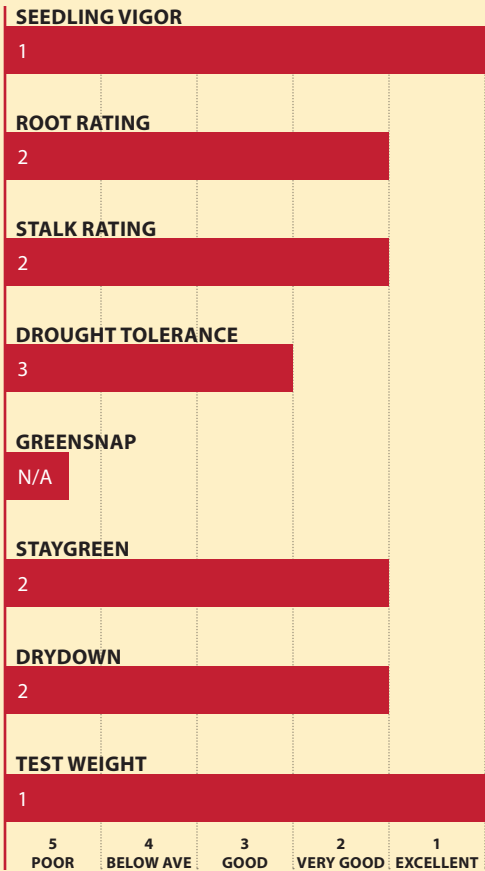

GROWTH & HARVEST

Plant Height	Ear Height	Ear Type	Planting Rate	Herbicide Sensitivity	Scale
S Short	L Low	D Determinate	ML Medium Low	C Caution	1 Excellent
MS Medium Short	ML Medium Low	SD Semi-Determinate	M Medium	W Warning (do not use)	2 Very Good
M Medium	M Medium	SF Semi-Flex	MH Medium High	grp4 Group 4: growth regulator	3 Good
MT Medium Tall	MH Medium High	F Flex	H High	grp2 Group 2: SU/ALS inhibitor	4 Below Average
T Tall	H High			grp27 Group 27: HPPD inhibitor	5 Poor