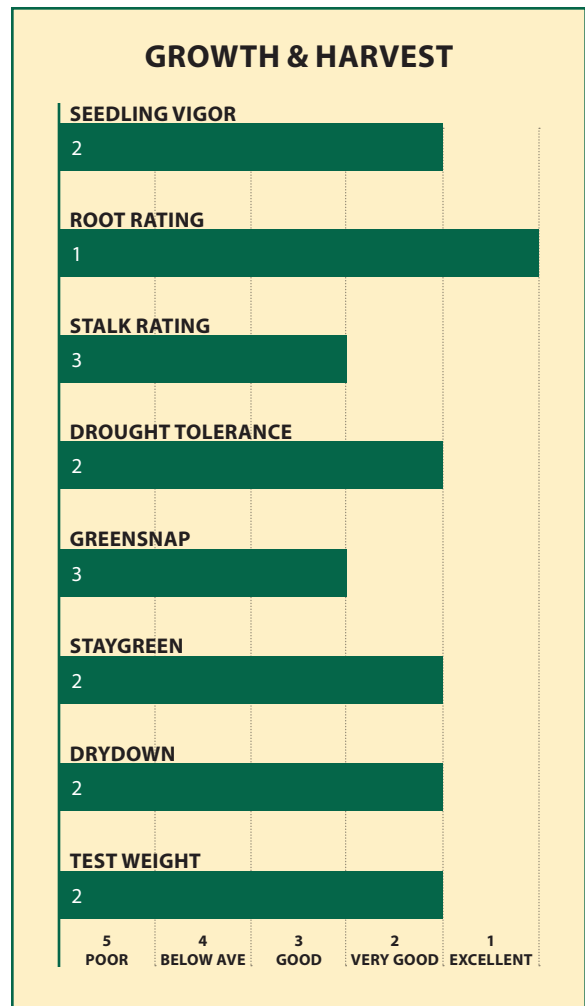

GROWTH & HARVEST

Plant Height	Ear Height	Ear Type	Planting Rate	Herbicide Sensitivity	Scale
S Short	L Low	D Determinate	ML Medium Low	C Caution	1 Excellent
MS Medium Short	ML Medium Low	SD Semi-Determinate	M Medium	W Warning (do not use)	2 Very Good
M Medium	M Medium	SF Semi-Flex	MH Medium High	grp4 Group 4: growth regulator	3 Good
MT Medium Tall	MH Medium High	F Flex	H High	grp2 Group 2: SU/ALS inhibitor	4 Below Average
T Tall	H High			grp27 Group 27: HPPD inhibitor	5 Poor